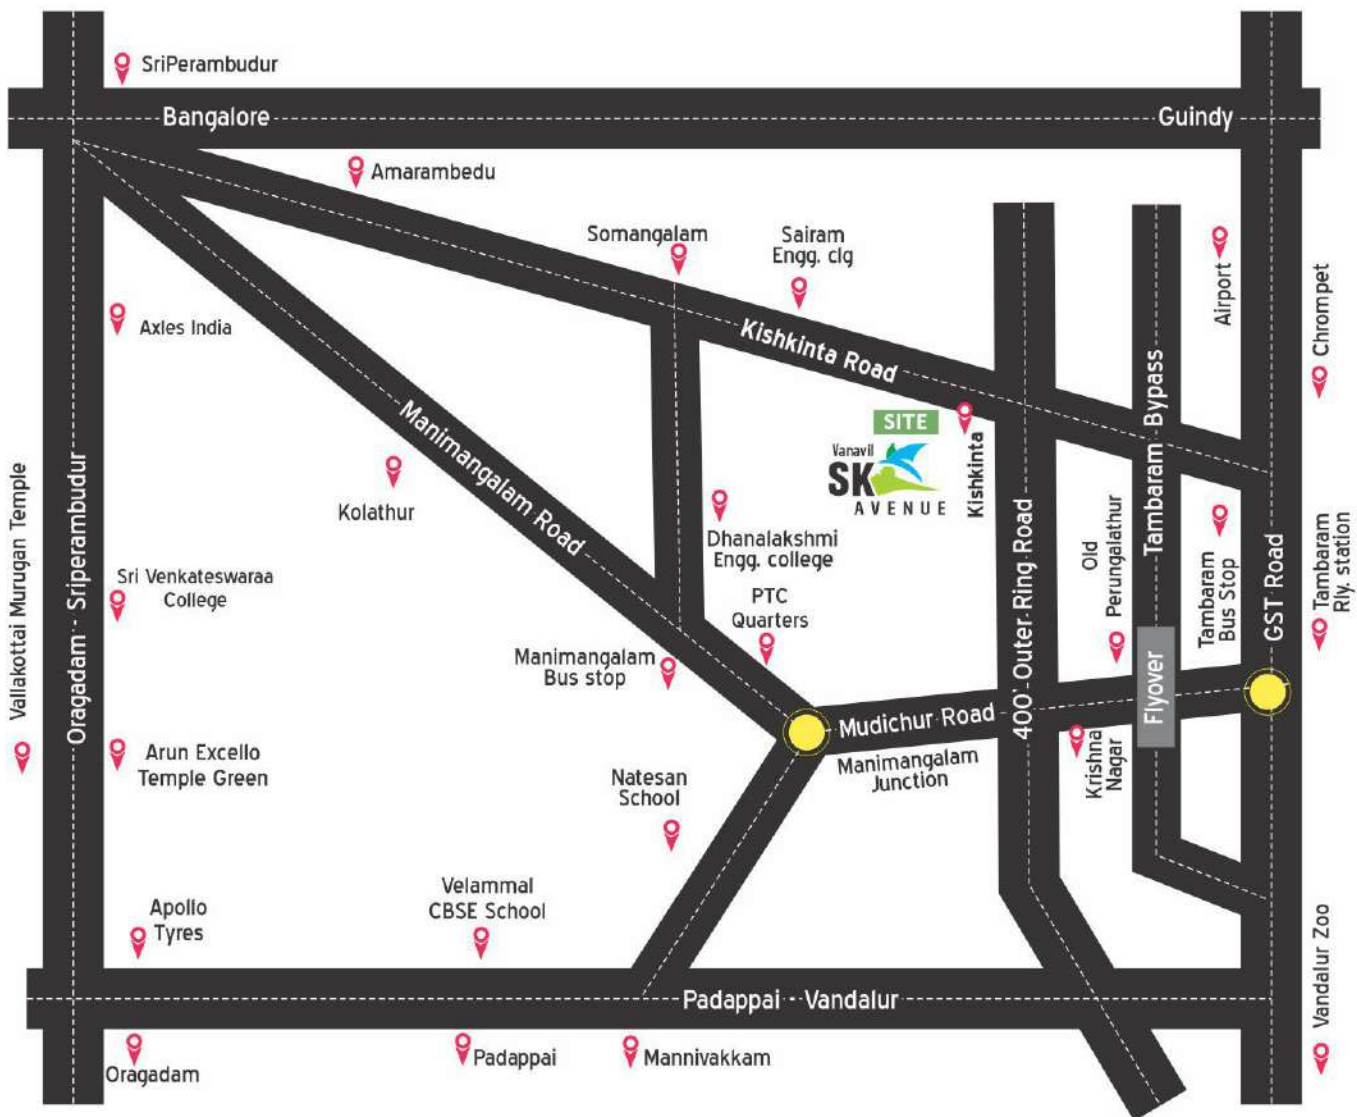

KEYPLAN

No:3, Duraisamy Reddy Street, West Tambaram, Chennai - 600 045

Phone: +91 44 2226 7077 | Email: vanavilestate@yahoo.com

Web: www.vanavilestate.com